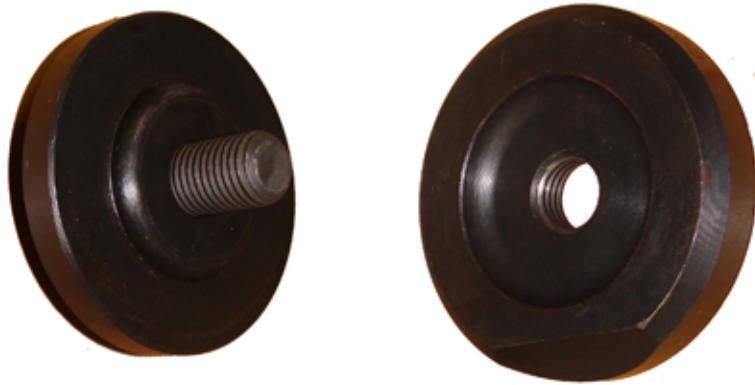

Door Lock Hole Reforming Tool **$35.00**